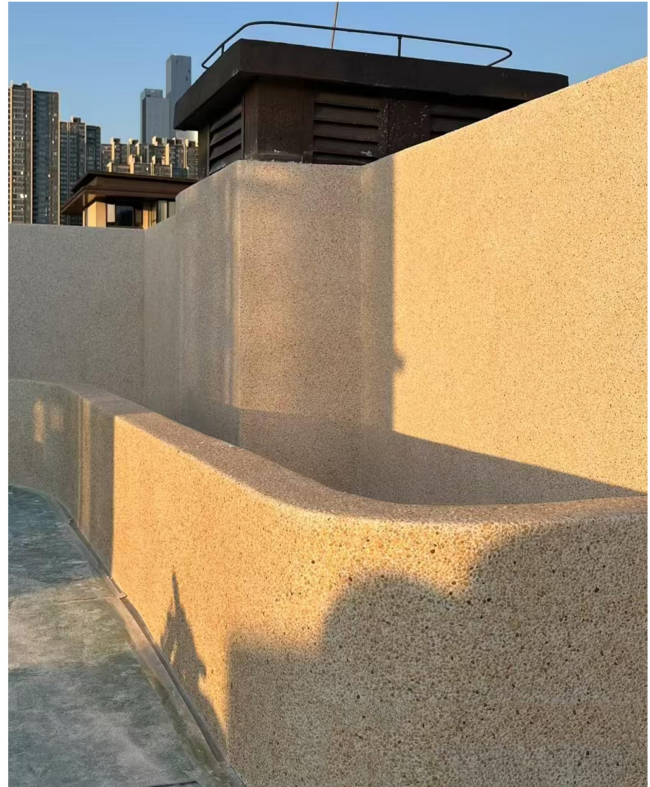

## 树脂水洗石-黄色

RESIN WASH STONE-YELLOW

NLK-YB01

NLK-YB02

NLK-YB03

NLK-YB04