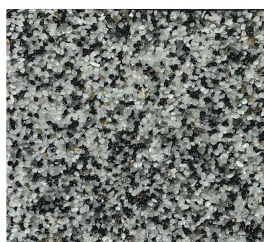

## 树脂水洗石-绿色

RESIN WASH STONE-GREEN

NLK-GB01

NLK-GB02

NLK-GB03

NLK-GB04