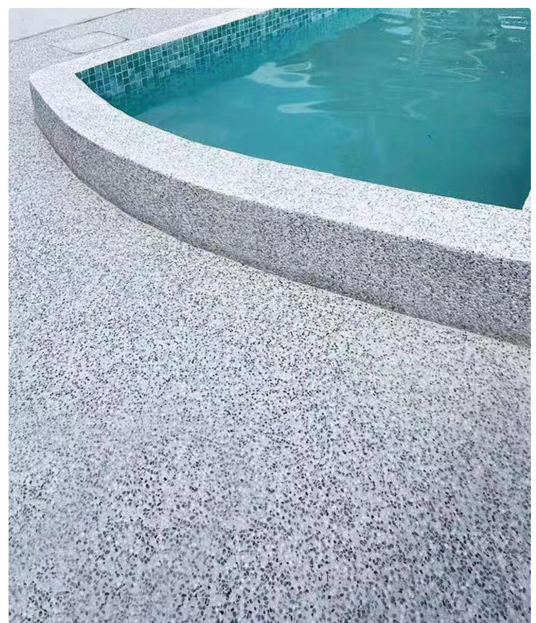

耐丽卡®树脂水洗石

nlk-NERICA RESIN WASH STONE

采用环保树脂与天然石料混合，具有耐候性强、色彩丰富、易于清洁维护的特点。

USING ENVIRONMENTAL PROTECTION RESIN AND NATURAL STONE MATERIALS MIXED, WITH STRONG WEATHER RESISTANCE, RICH COLOR, EASY TO CLEAN AND MAINTENANCE CHARACTERISTICS.